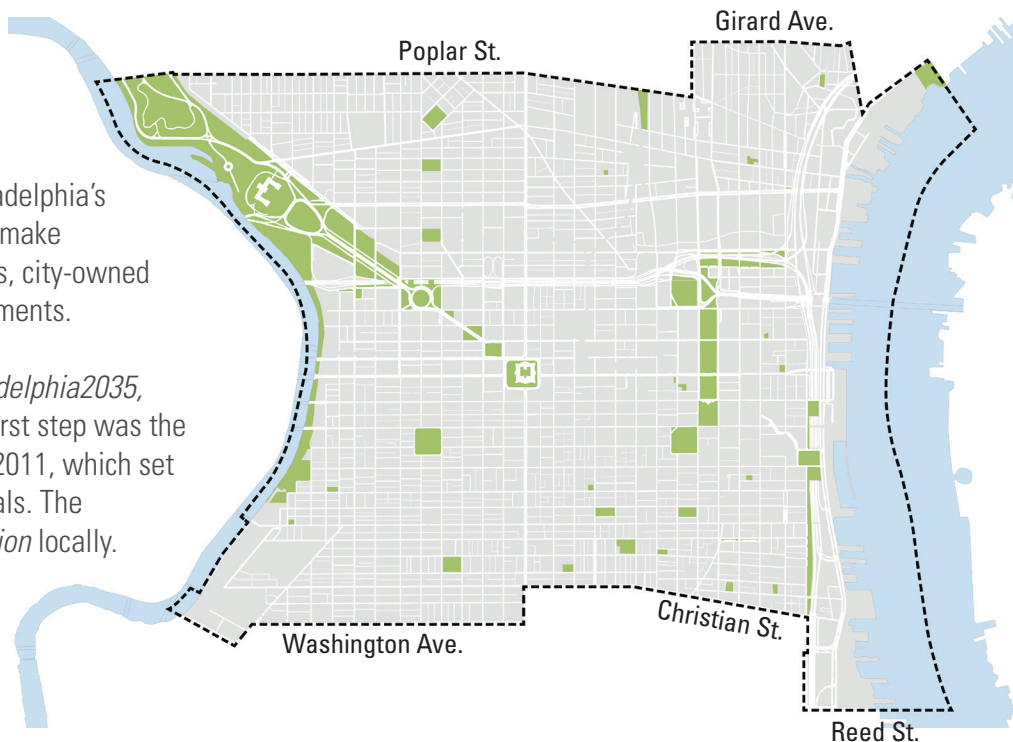

FIRST PUBLIC MEETING

for the

CENTRAL DISTRICT PLAN

Two Locations / Two Opportunities to Attend >

JUNE 18
5:30 - 7:30 PM

German Society of Philadelphia
611 Spring Garden Street
(please, no high heels)

JUNE 20
5:30 - 7:30 PM

Hamilton Garden
at the Kimmel Center
300 South Broad Street

Why Plan?

The *Central District Plan* is one of 18 District Plans that will guide Philadelphia's physical development. The plan will make recommendations for zoning changes, city-owned land and facilities, and public investments.

The District Plans are a part of *Philadelphia2035*, the City's comprehensive plan. The first step was the *Citywide Vision*, completed in June 2011, which set forth broad citywide policies and goals. The District Plans apply the *Citywide Vision* locally.

The *Citywide Vision* and the first two adopted District Plans can be found at www.phila2035.org.

Contact:

Laura Spina, Project Manager
laura.spina@phila.gov
215-683-4638

Philadelphia City Planning Commission